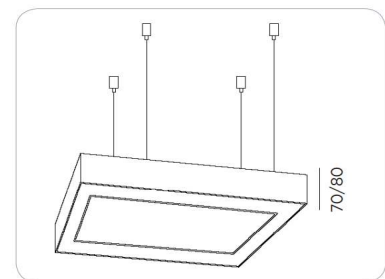

Dimension diagram