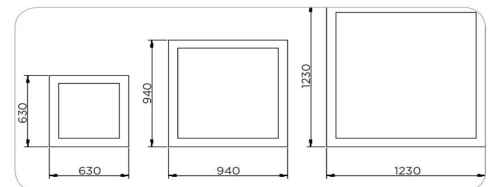

Dimension diagram